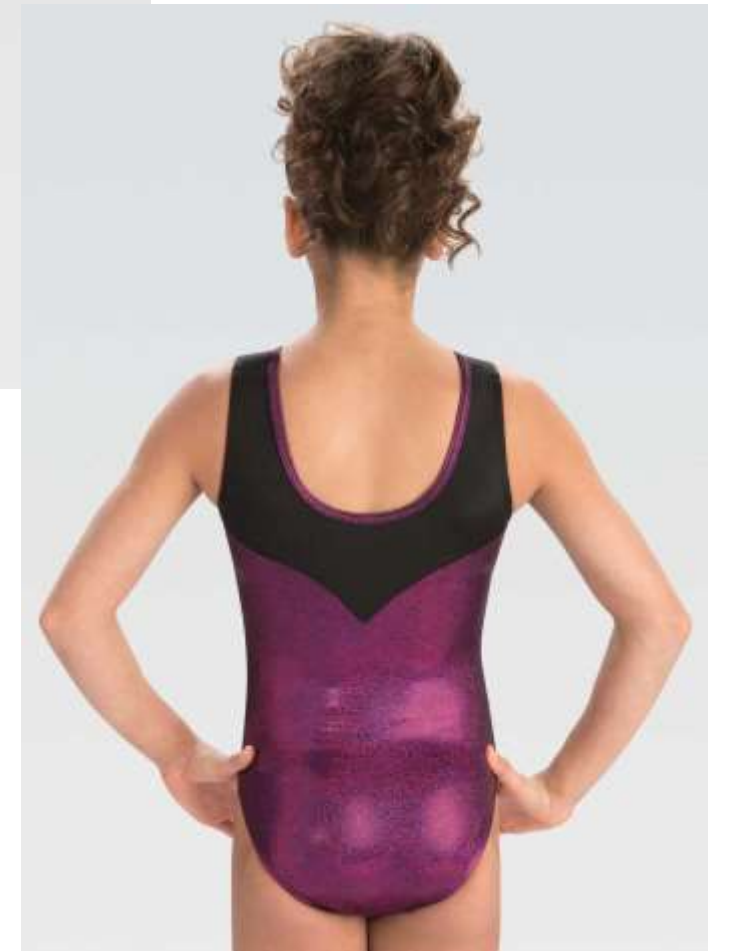

Competition Leotard

FULL SLEEVE

(All Levels)

3/4 SLEEVE

(only an option for 4+ and Excel)

Optional PRACTICE Leotards

Simone Replica
Leotard 4184

\$40

Stunner
Tank Leo

\$30

Simone Replica
Leotard GK E4186

\$37

OPTIONAL WARM UPS

\$30

Custom Warm Up Shorts

GK 1426 Fabric Match Comp Leotard

Tricot Jacket Gliders on back in
Spangles GK SWU05

\$67

\$15

#1449 GK Black Nylon

Spandex Short

Tricot Pants GK
SWU06

\$25

Relaxed DryTech