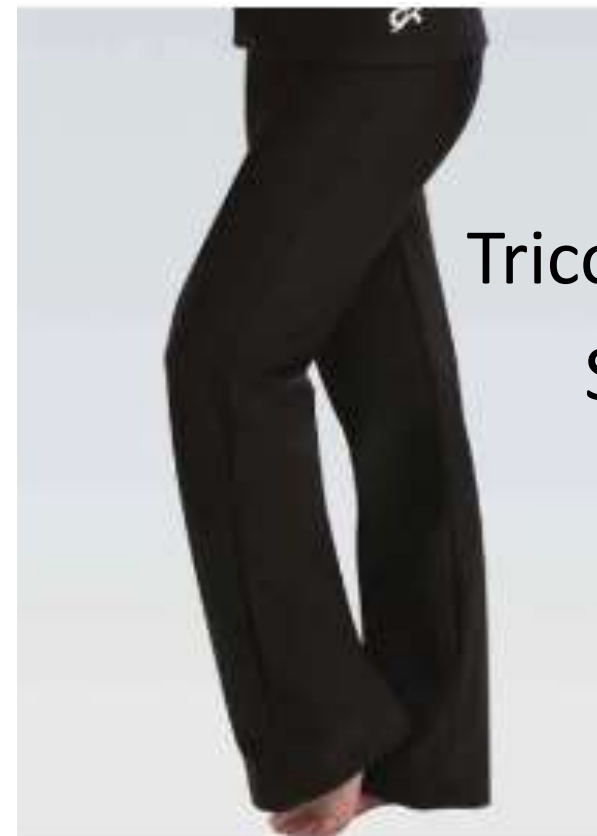

Tricot Jacket Gliders on back in
Spangles GK SWU05

\$67

\$15

#1449 GK Black Nylon

Spandex Short

Tricot Pants GK
SWU06

\$25

Relaxed DryTech