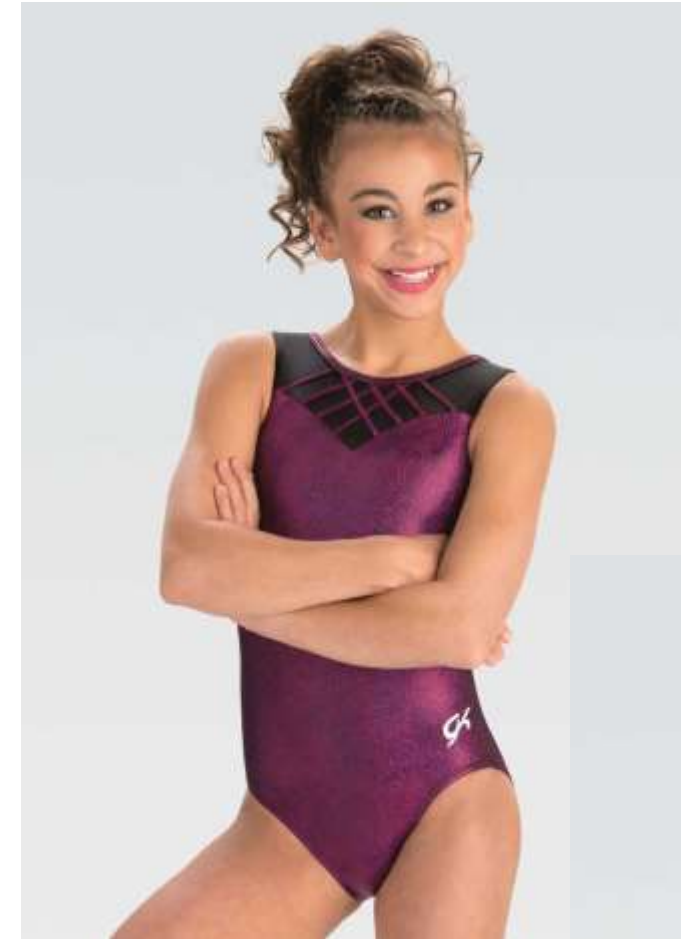

Competition Leotard

FULL SLEEVE

(All Levels)

3/4 SLEEVE

(only an option for 4+ and Excel)

Optional PRACTICE Leotards

Simone Replica
Leotard 4184

\$40

Stunner
Tank Leo

\$30

Simone Replica
Leotard GK E4186

\$37

OPTIONAL WARM UPS

\$30

Custom Warm Up Shorts

GK 1426 Fabric Match Comp Leotard

Tricot Jacket Gliders on back in
Spangles GK SWU05

\$67

\$15

#1449 GK Black Nylon

Spandex Short

Tricot Pants GK
SWU06

\$25

Relaxed DryTech

Pant GK 1774

\$27