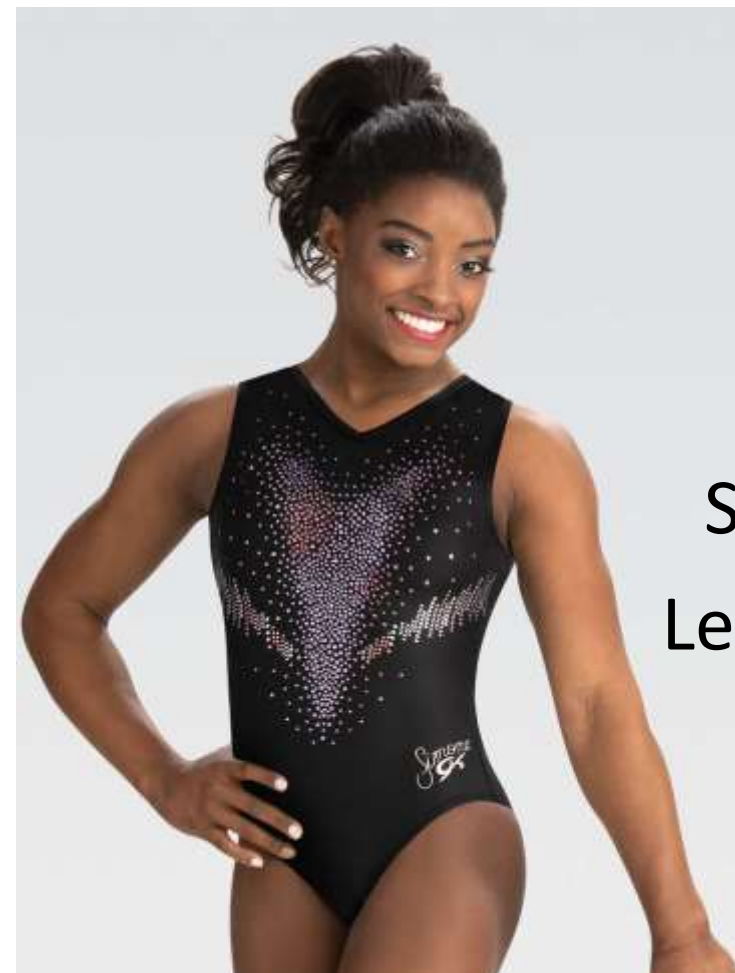

Competition Leotard

FULL SLEEVE

(All Levels)

3/4 SLEEVE

(only an option for 4+ and Excel)

Optional PRACTICE Leotards

Simone Replica
Leotard 4184

\$40

Stunner
Tank Leo

\$30

Simone Replica
Leotard GK E4186

\$37

OPTIONAL WARM UPS

\$30

Custom Warm Up Shorts

GK 1426 Fabric Match Comp Leotard

Tricot Jacket Gliders on back in
Spangles GK SWU05

\$67

\$15

#1449 GK Black Nylon

Spandex Short

Tricot Pants GK
SWU06

\$25

Relaxed DryTech

Pant GK 1774

\$27