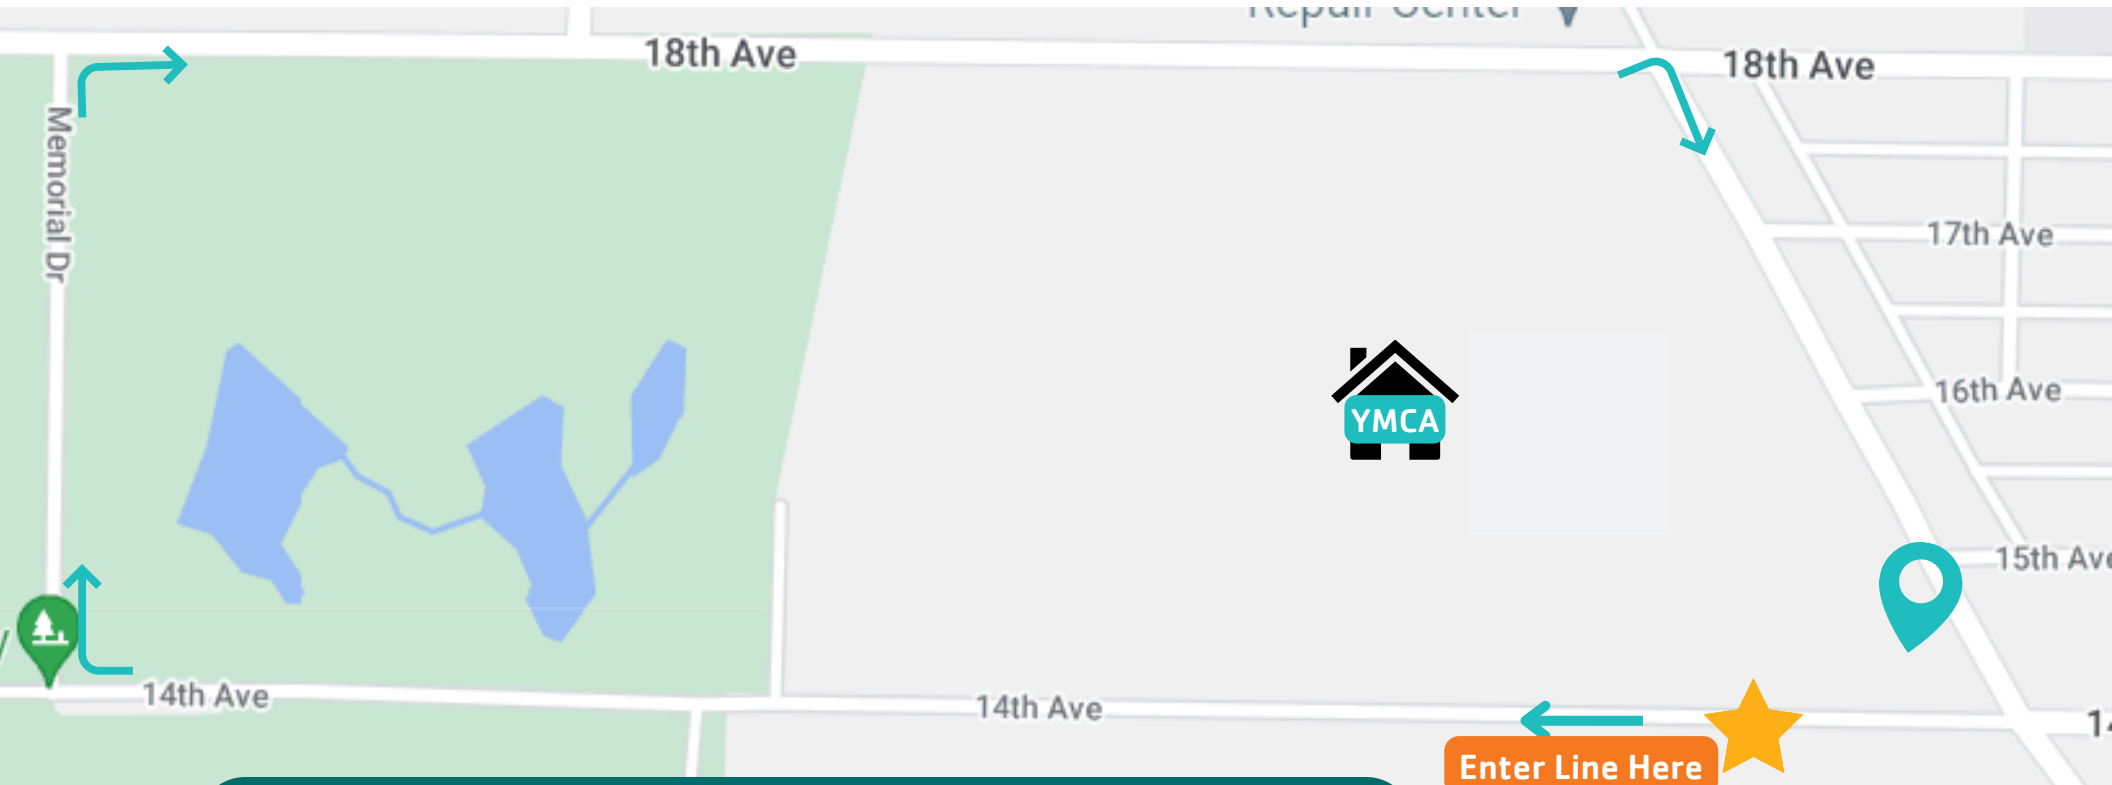

FOOD DISTRIBUTION ROUTE

GREATER MARINETTE-MENOMINEE YMCA

1. Enter line going West towards Riverside Cemetery on 14th ave.
2. Follow route: 14th Ave - Memorial - Riverside - West Dr.
3. Pick up food ON RIGHT side or West Drive & 14th ave
4. No need to enter the YMCA parking lot!

**JUNE, JULY & AUGUST
DISTRIBUTION WILL BE HELD AT
MENOMINEE HIGH SCHOOL DUE
TO CONSTRUCTION AROUND
THE YMCA. SAME TIMES.
SEE 2ND PAGE OF MAP**

**2026 FEEDING AMERICA
JUNE 18, JULY 16 &
AUGUST 20**

**JUNE, JULY & AUGUST
DISTRIBUTION WILL BE HELD
AT MENOMINEE HIGH SCHOOL
DUE TO CONSTRUCTION
AROUND THE YMCA. SAME
TIMES.**